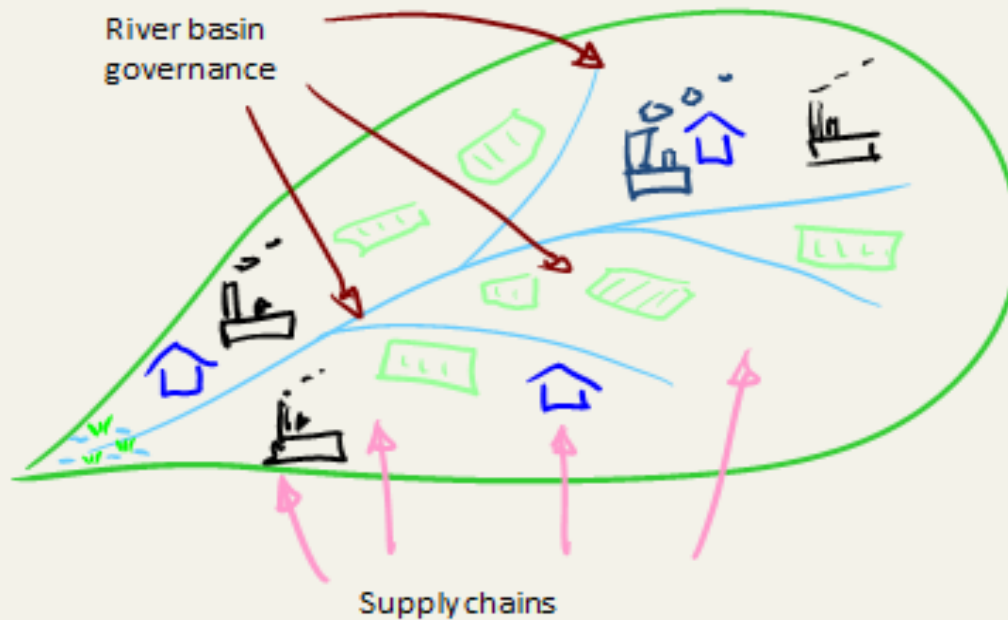

WATER STEWARDSHIP WWF

Dr Klaudia Schachtschneider,
Kholosa Magudu

Not today, I've got
a lot of running
to do

**WHEN IT COMES TO
WATER
WE ARE ALL
CONNECTED!**

SHOEBOXBLOG.COM

CAPE TOWN

WHEN IT COMES TO WATER...WE ARE ALL CONNECTED!

WHAT IS WATER STEWARDSHIP?

Water stewardship is an overarching, dynamic framework for understanding & addressing water risks to your business. Through stewardship, you can understand the impacts caused by your operations, identify and manage the risks facing your operations, engage others to improve their performance (and in doing so, manage your own risk), and promote sustainable water management in the river basin of strategic importance to your business.